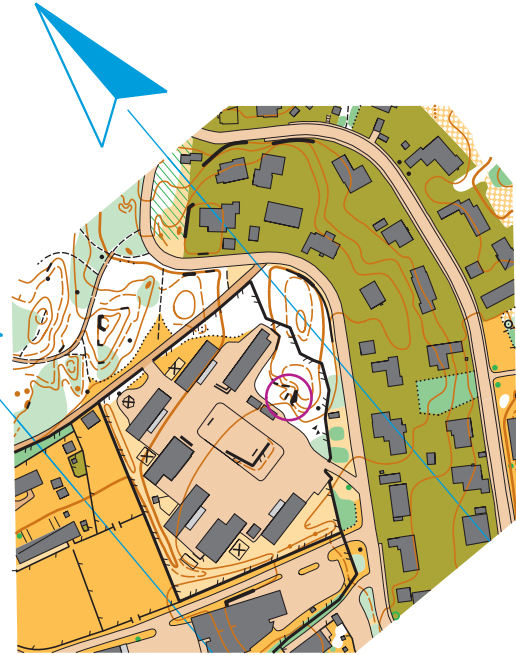

WTOC 2010 Trondheim
Solution Day 1 timed controls
Paralympics

T1 A-E ↑   A

T2 A-E ↓   D